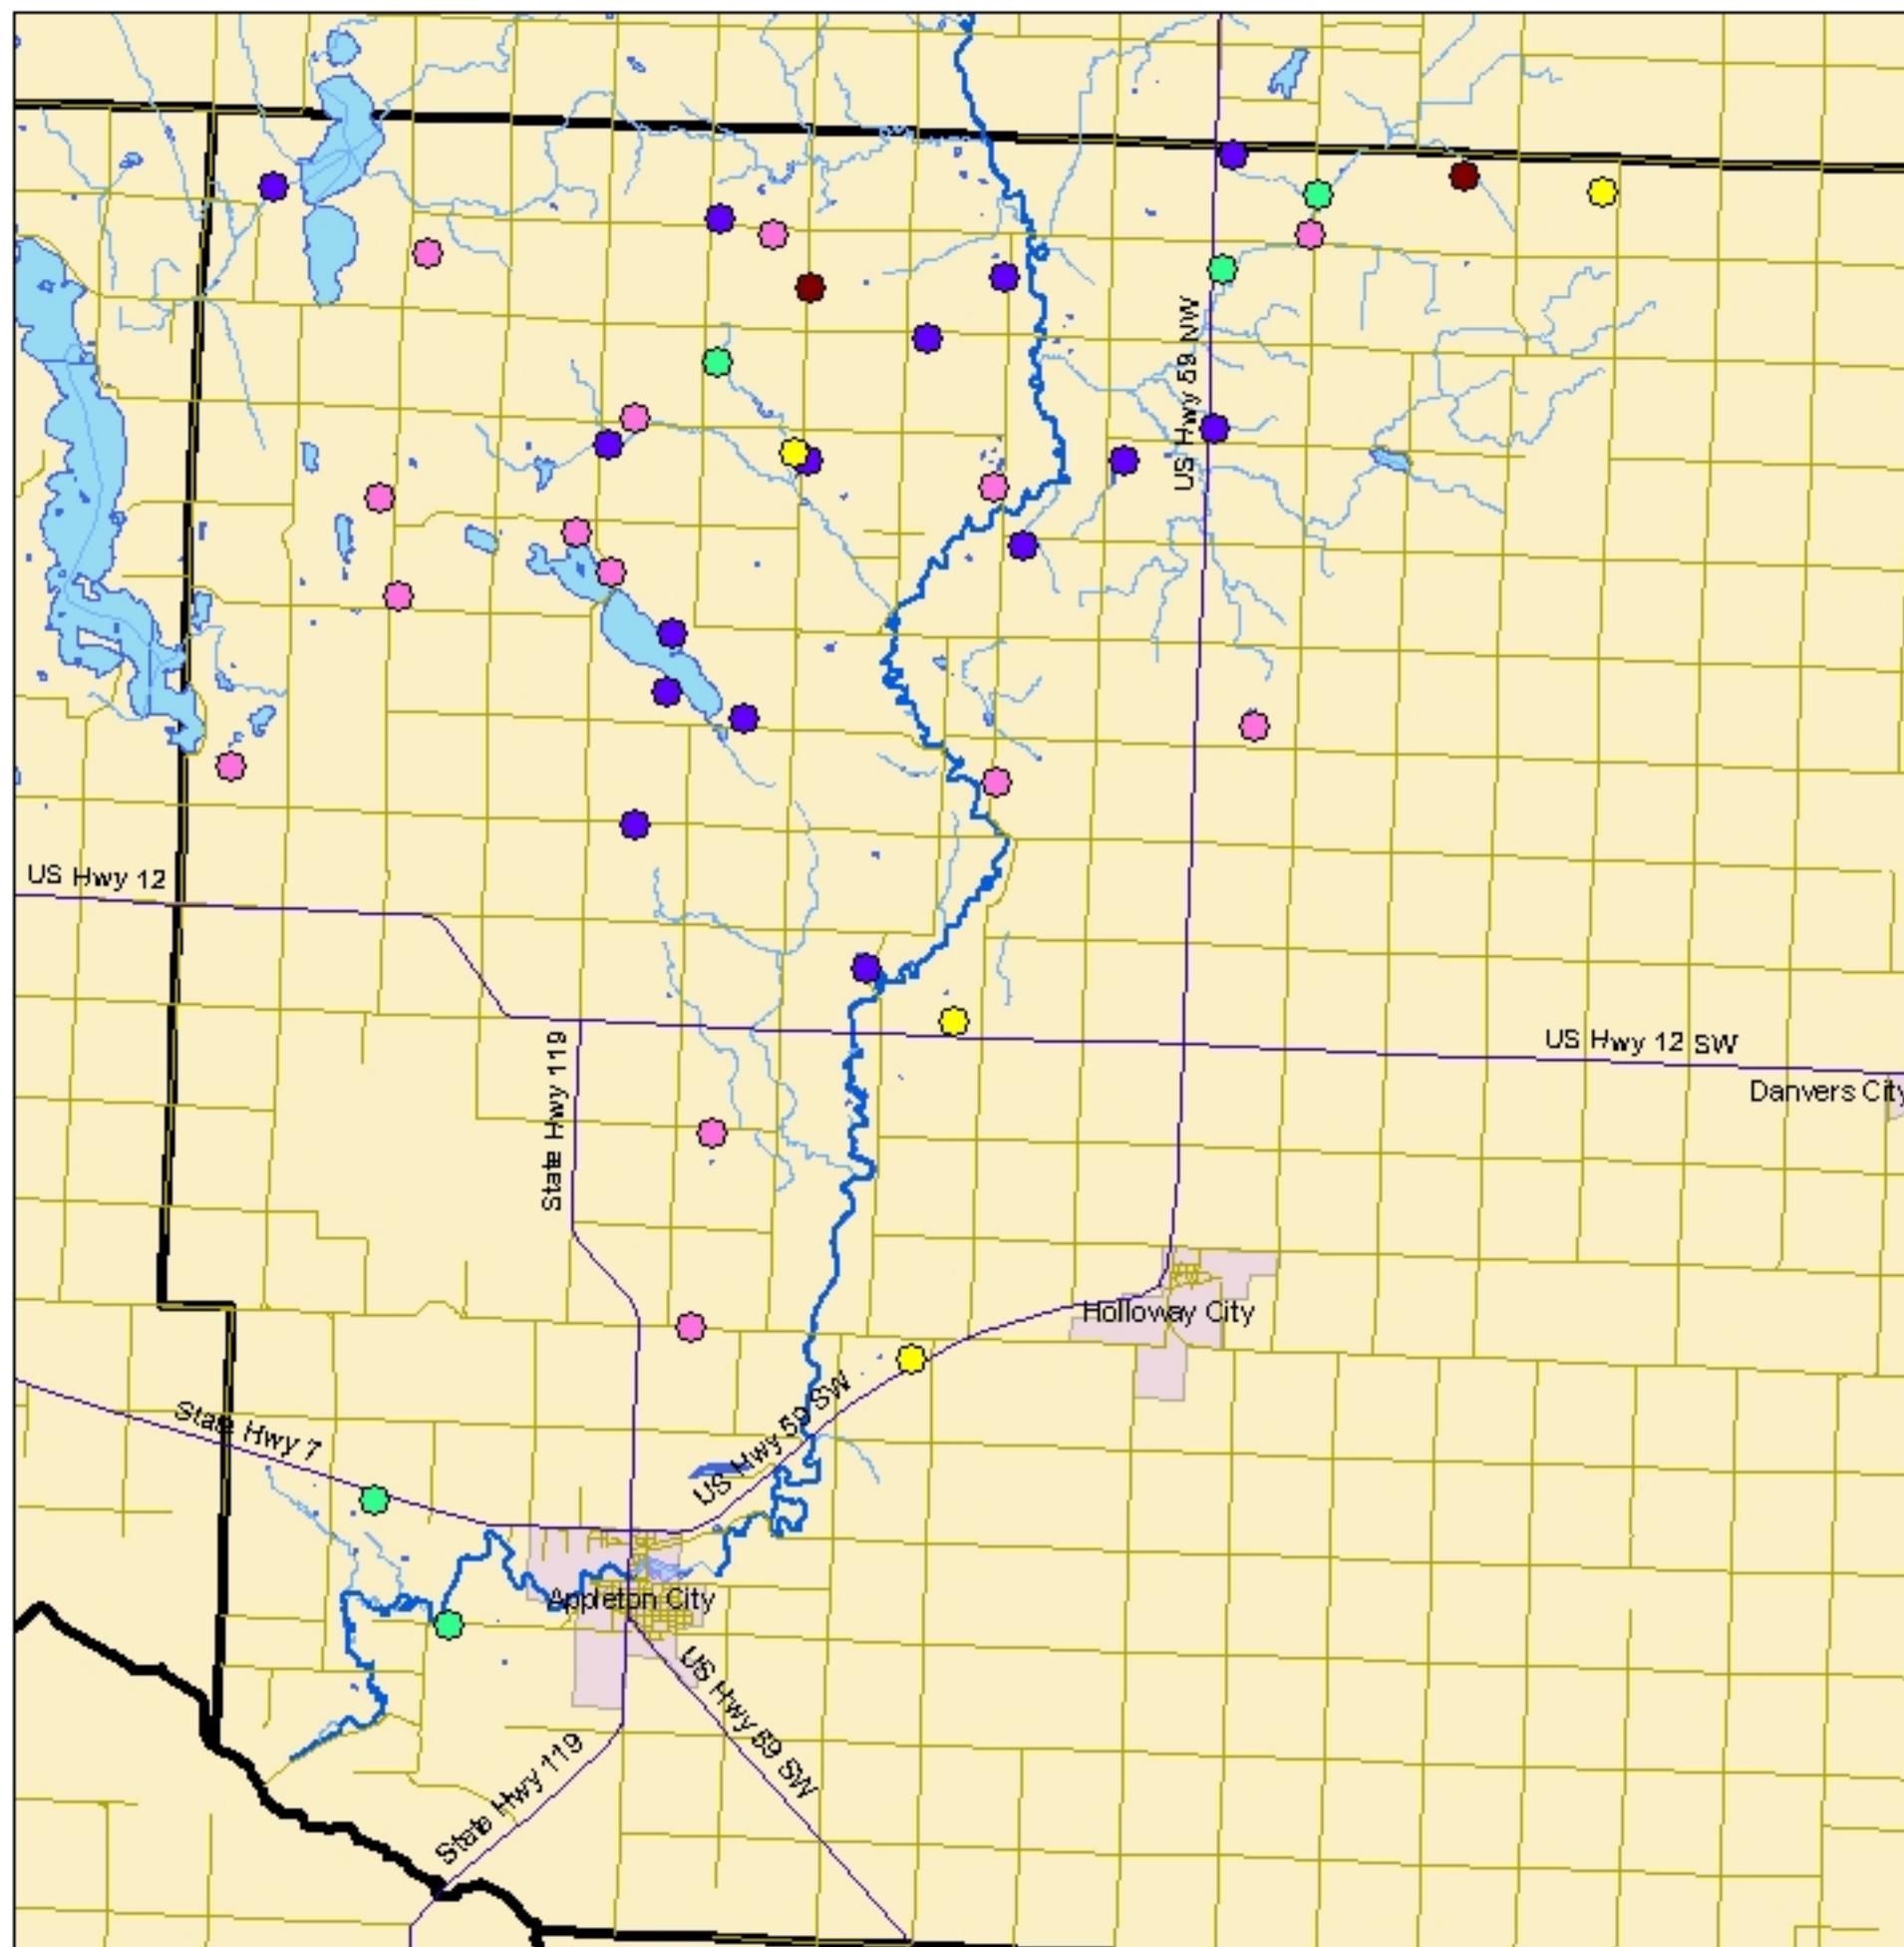

# Feedlot Locations and Animal Units for Swift County

## Animal\_uni

- 0 - 38 Animal Units
- 39 - 126 Animal Units
- 127 - 245 Animal Units
- 246 - 455 Animal Units
- 456 - 950 Animal Units

- rivers
- Pomme de Terre River
- MN County Roads
- Cities
- Lakes
- County
- MN Highways

0 3 6 12 Miles