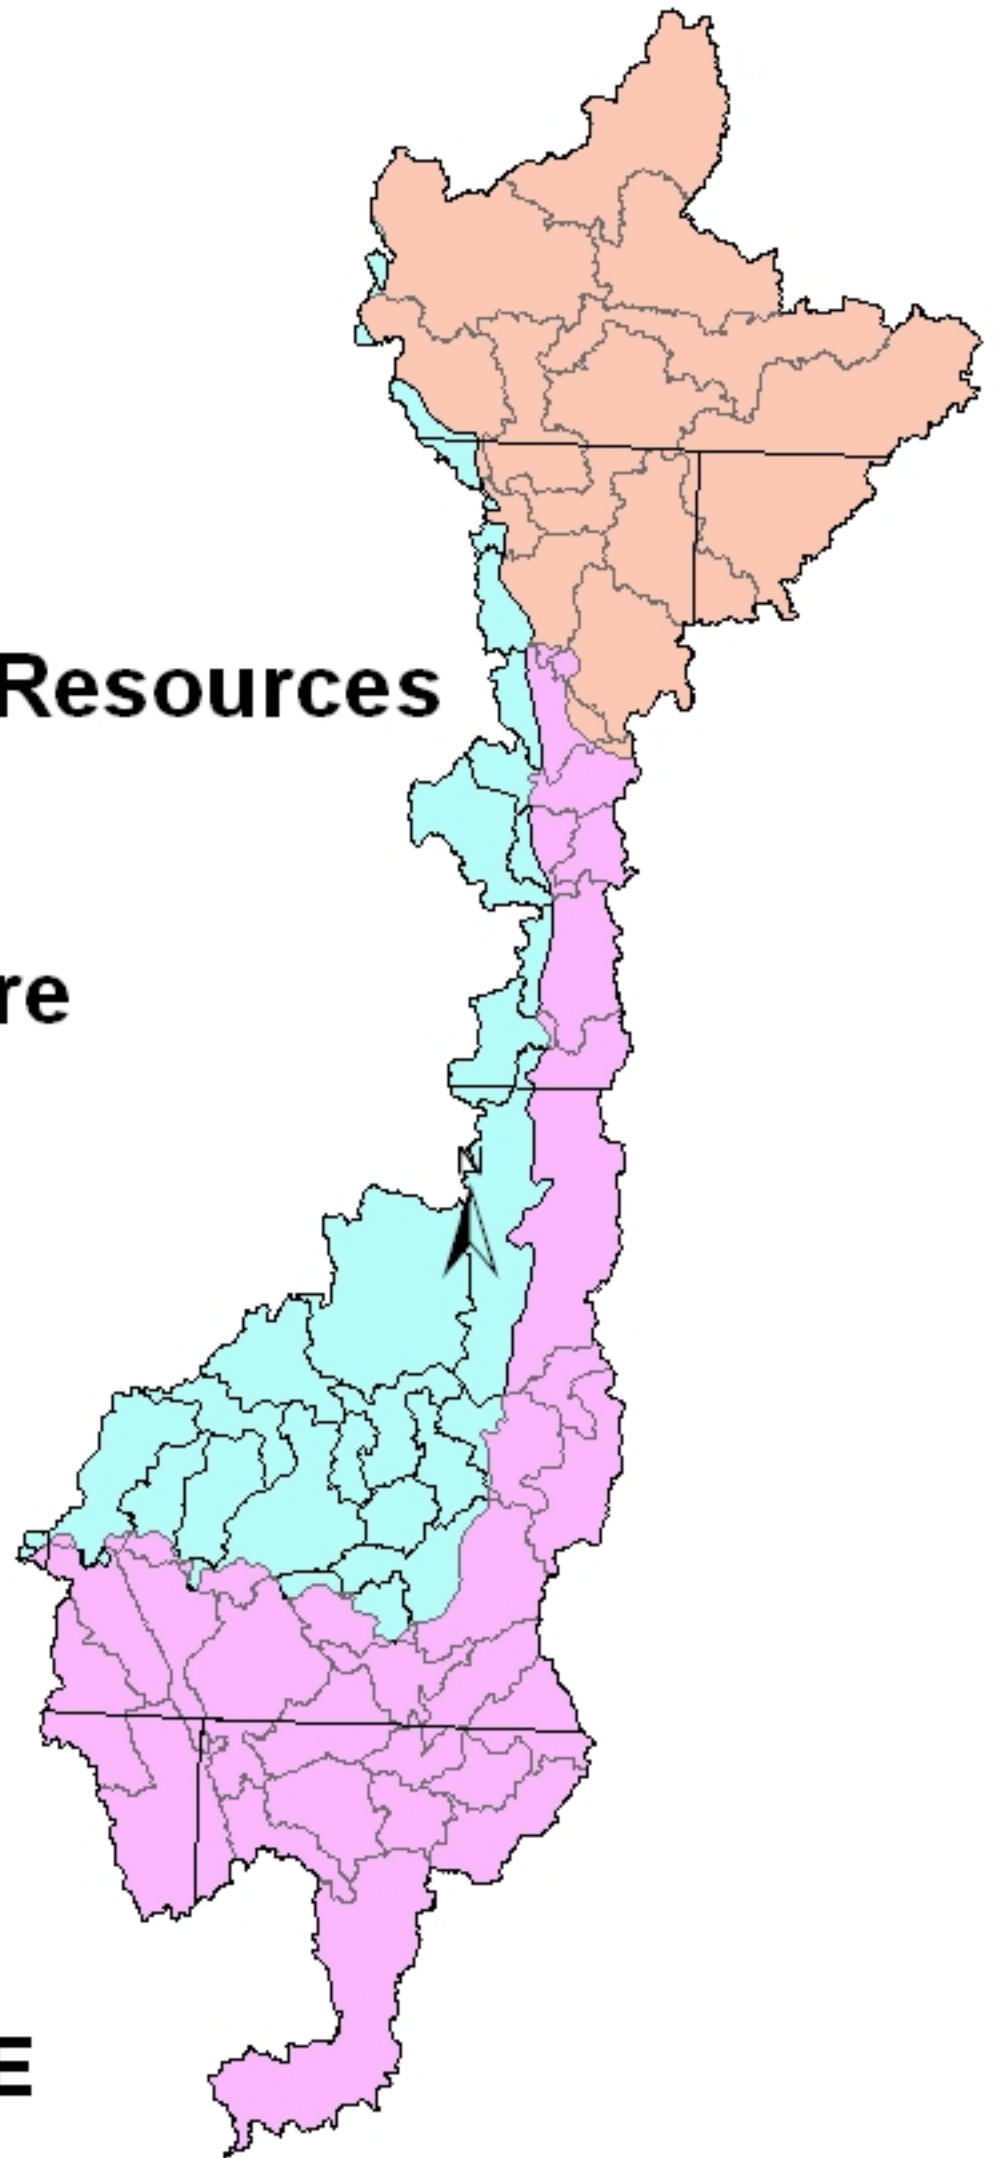

**Department of Natural Resources
Ecoregions
for the
Pomme de Terre
Watershed**

SECNAME, SUBSECNAME

-  Minnesota & NE Iowa Morainal, Hardwood Hills
-  North Central Glaciated Plains, Minnesota River Prairie
-  Red River Valley, Red River Prairie